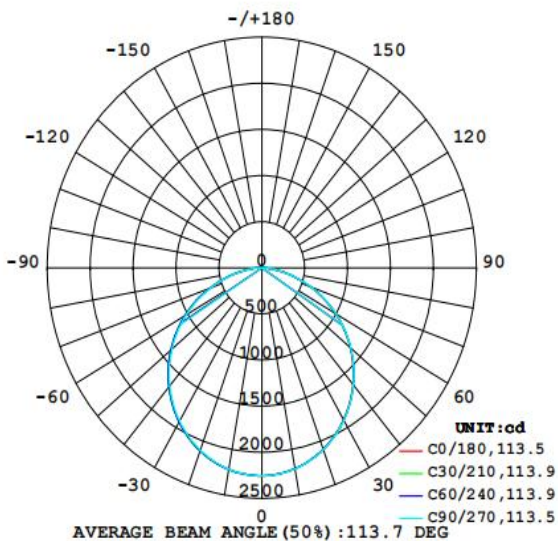

Photometrical data

Luminous flux $\pm 10\%$ (lm)	5078.7	5643	6484
Luminous efficacy	92.34	102.6	114
Color temperature	3000K	4000K	6000K
Light color (designation)	Warm White	Nature White	Cold White
Color rendering index Ra	≥ 80		
Standard deviation of color matching	≤ 5 SDCM		
UGR	<19		
Luminous intensity/cd	2256		
Flickering	Flicker free		
Beam angle	114 °		

Dimensions & Weight

Diameter (mm)	600*600
Height (mm)	32
Product weight (g)	...

Material & Colors

Product color	All White
Housing color	White
Body material	Iron
Cover material	PS diffuser material and PMMA lens
Mercury content	0.0 mg