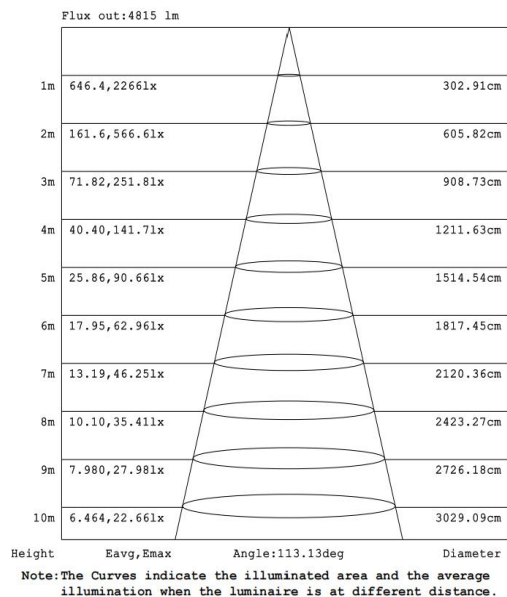

Nominal wattage (W)	55W
Nominal Voltage (V)	220-240 V
Mains Frequency (Hz)	50
Nominal Current (mA)	256
LED Driver Current (mA)	1400
LED Driver Voltage (VDC)	24-42
LED Driver Efficiency (%)	88%
Power Factor λ	0.9
Total harmonic distortion (%)	<10%
Operating mode	External LED driver

Photometrical data

Luminous flux $\pm 10\%$ (lm)	5078.7	5643	6484
Luminous efficacy	92.34	102.6	114
Color temperature	3000K	4000K	6000K
Light color (designation)	Warm White	Nature White	Cold White
Color rendering index Ra	≥ 80		
Standard deviation of color matching	≤ 5 SDCM		
UGR	<19		
Luminous intensity/cd	2256		
Flickering	Flicker free		
Beam angle	114 °		

Dimensions & Weight

Diameter (mm)	600*600
Height (mm)	32
Product weight (g)	...

Material & Colors

Product color	All White
Housing color	White
Body material	Iron
Cover material	PS diffuser material and PMMA lens
Mercury content	0.0 mg