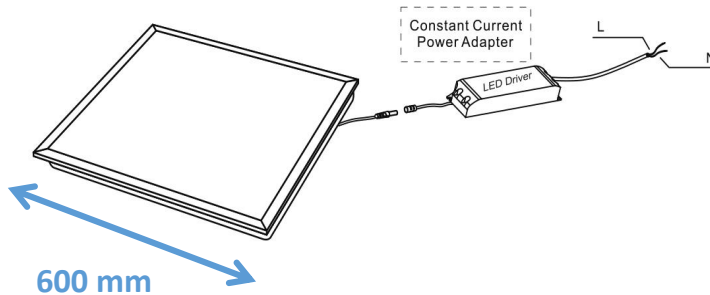

Photometrical data

Luminous flux $\pm 10\%$ (lm)	5078.7	5643	6484
Luminous efficacy	92.34	102.6	114
Color temperature	3000K	4000K	6000K
Light color (designation)	Warm White	Nature White	Cold White
Color rendering index Ra	≥ 80		
Standard deviation of color matching	≤ 5 SDCM		
UGR	<19		
Luminous intensity/cd	2256		
Flickering	Flicker free		
Beam angle	114 °		

Dimensions & Weight

Diameter (mm)	600*600
Height (mm)	32
Product weight (g)	...

Material & Colors

Product color	All White
Housing color	White
Body material	Iron
Cover material	PS diffuser material and PMMA lens
Mercury content	0.0 mg